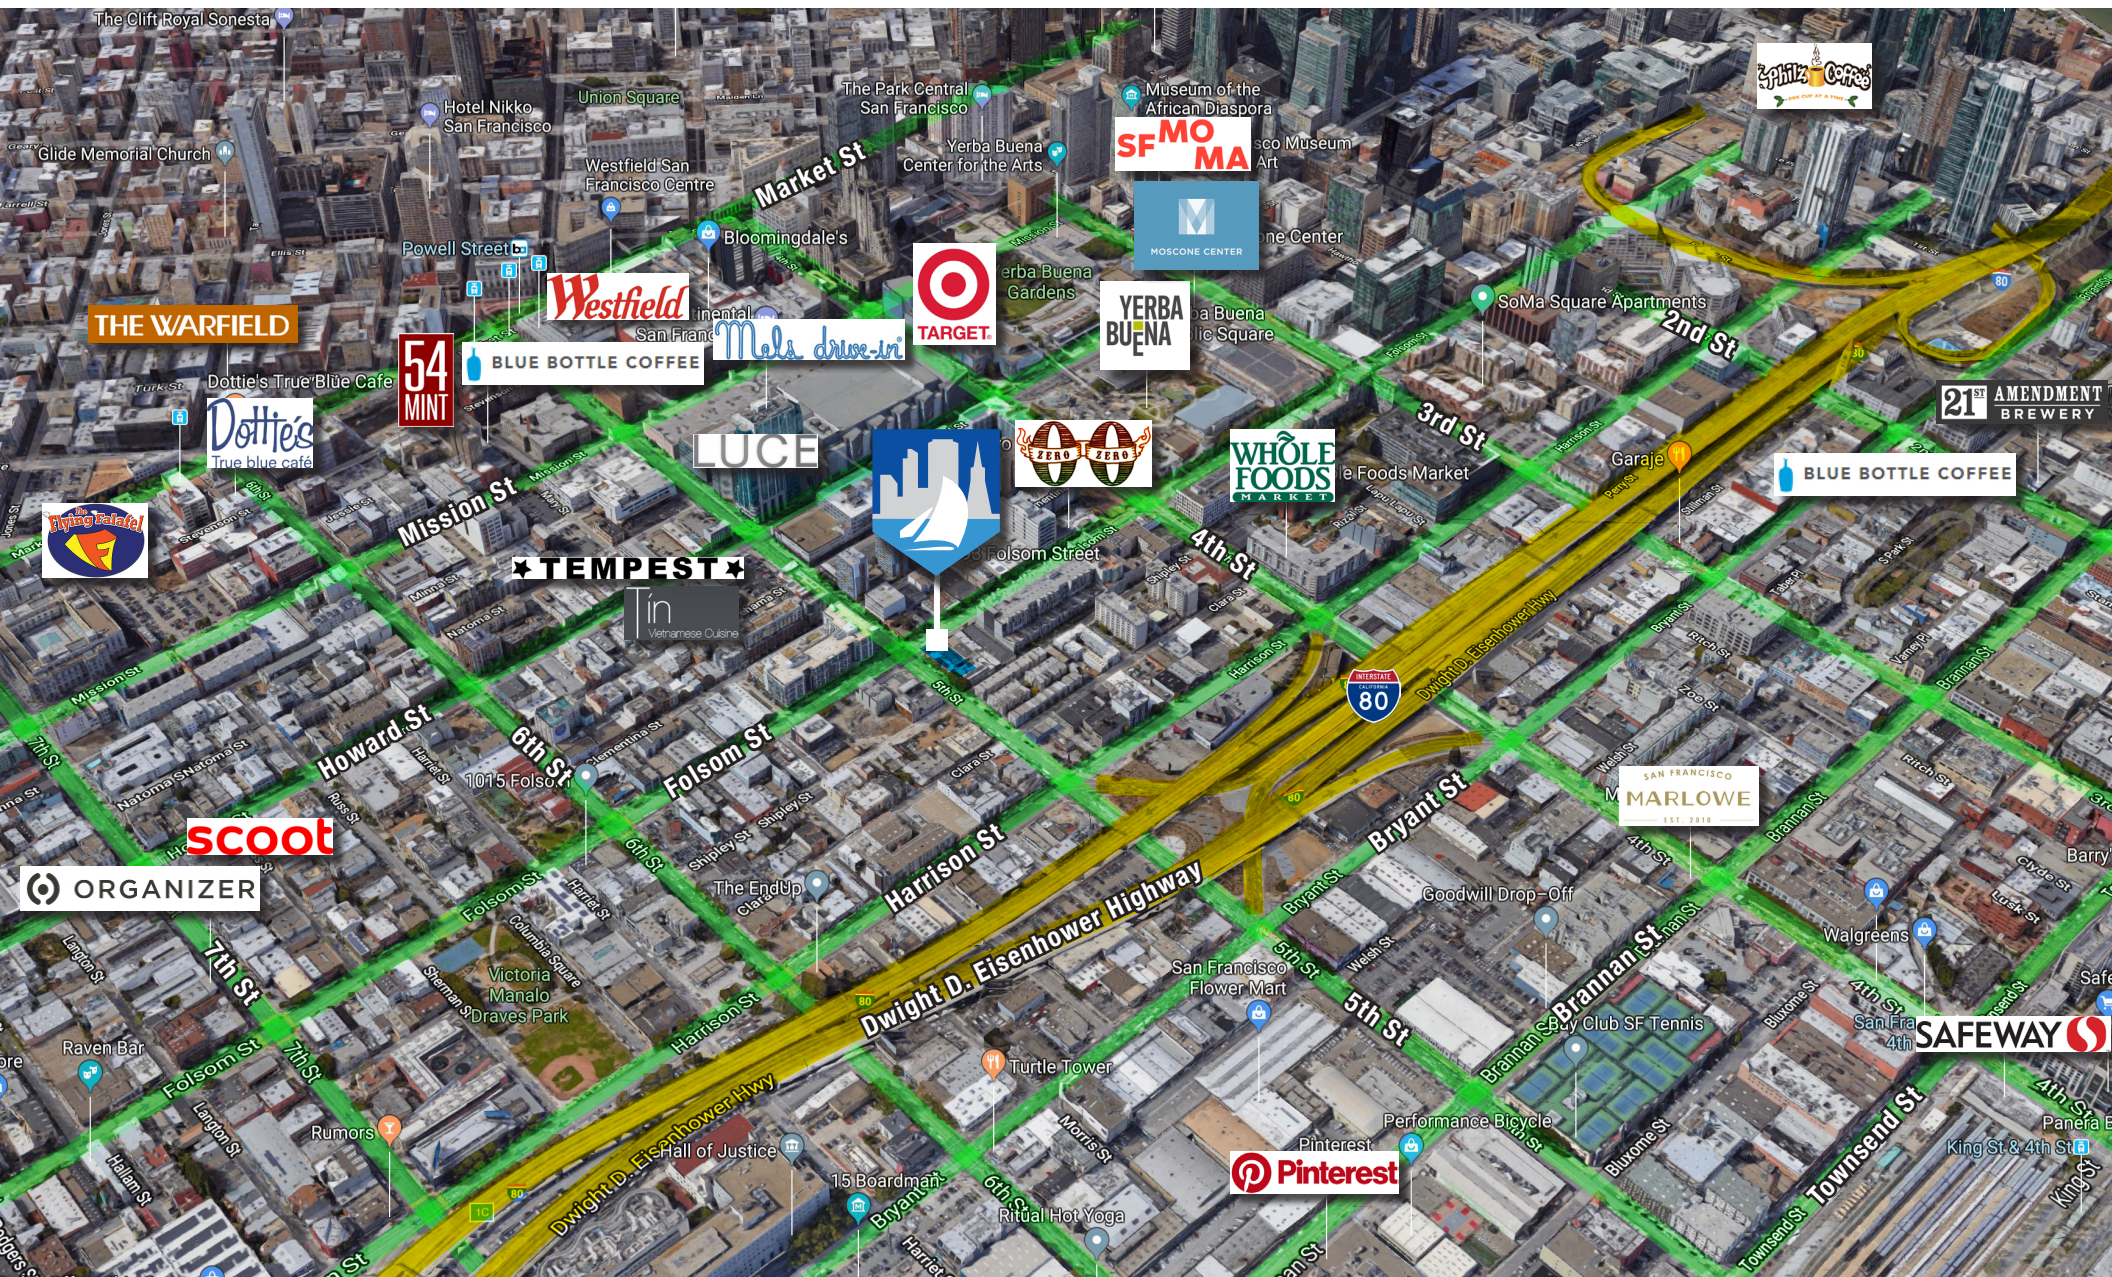

STARBOARD
COMMERCIAL REAL ESTATE
ENTREPRENEURIAL • LOCAL • INDEPENDENT

TCN
WORLDWIDE
REAL ESTATE SERVICES

POINTS OF INTEREST

188 SHIPLEY STREET
Plug + Play in SOMA

FOR MORE INFORMATION,
CONTACT:

HANS HANSSON
hans@starboardnet.com
415.765.6901 | LIC #00872902