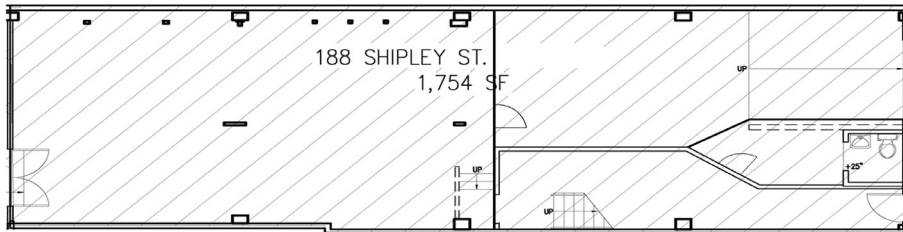

2ND FLOOR/OFFICE SPACE

GARAGE PARKING/WORK AREA